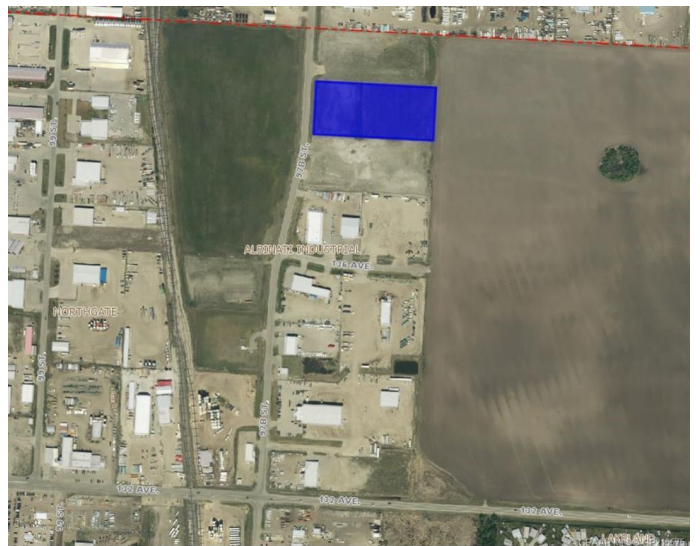

\$1,050,750 - 13825 97 Street, Grande Prairie

MLS® #GP215575

\$1,050,750

0 Bedroom, 0.00 Bathroom,
Land on 4.67 Acres

Albinati Industrial., Grande Prairie, Alberta

Incredible Industrial lot which is well situated on 97 Street in the Albinati Industrial Park on the North end of Grande Prairie. This lot has great natural slop with ideal soil for construction, a rare find in the Grande Prairie area. All major services are in the area. Call your Commercial RealtorÂ© today for more information.

Essential Information

MLS® #	GP215575
Price	\$1,050,750
Bathrooms	0.00
Acres	4.67
Type	Land
Sub-Type	Land
Status	Active

Community Information

Address	13825 97 Street
Subdivision	Albinati Industrial.
City	Grande Prairie
County	Grande Prairie
Province	Alberta
Postal Code	T8V 5B7