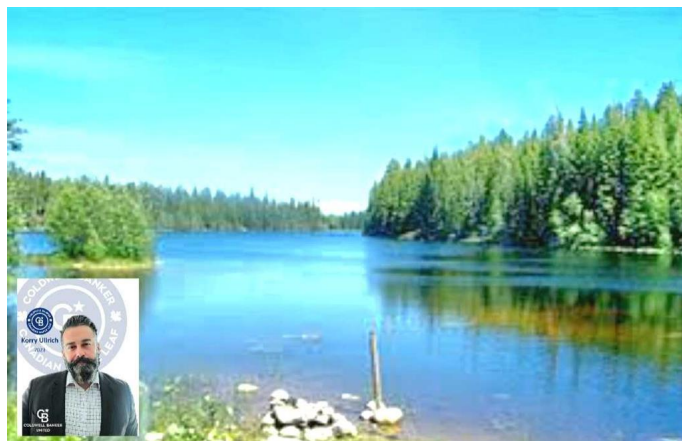

\$69,900 - 32, 65275 114 A Range, Lac La Biche

MLS® #A2211251

\$69,900

0 Bedroom, 0.00 Bathroom,
Land on 0.10 Acres

Lac La Biche, Lac La Biche, Alberta

Lot #32 Elinor Lake Resort! 4257 sq/ft fully service bare land condo vacant lot. This Lot is cleared and ready to build your cottage or cabin or just set up your RV for summertime fun! Water, sewer, natural gas and electricity are available. Annual condo fees are \$1600 and include care of the common areas such as road ways, boat dock, dumping station, water, sewer and administration. The condo board is managed by the elected owners. In bareland condominiums, the lots are owned privately. Common areas like the roadways and dumping station are owned together. Come enjoy all the recreation Elinor Lake Resort has to offer!