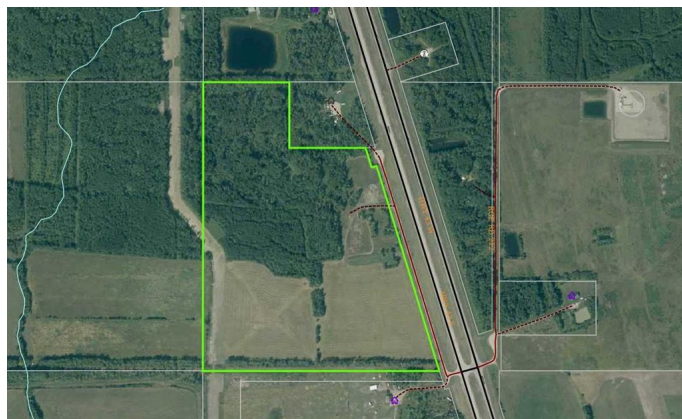

\$280,000 - 65322 Hwy 43, Little Smoky

MLS® #A2172602

\$280,000

0 Bedroom, 0.00 Bathroom,
Land on 97.05 Acres

NONE, Little Smoky, Alberta

Looking for place to build? Check out this 97 acre parcel located on Highway 43 between Fox Creek and Valleyview. There is Power, Water well, and Natural gas on the property! Close to 50 acres open with the balance treed. Move in a Modular or Build new, this parcel could be the start to your dreams! Check it out.

Essential Information

MLS® #	A2172602
Price	\$280,000
Bathrooms	0.00
Acres	97.05
Type	Land
Sub-Type	Residential Land
Status	Active

Community Information

Address	65322 Hwy 43
Subdivision	NONE
City	Little Smoky
County	Greenview No. 16, M.D. of
Province	Alberta
Postal Code	T0H 3Z0