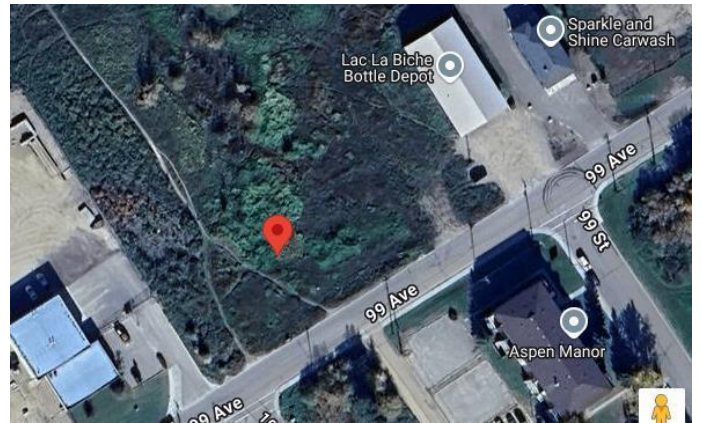

\$225,000 - 9814 99 Avenue, Lac La Biche

MLS® #A2165718

\$225,000

0 Bedroom, 0.00 Bathroom,
Land on 0.38 Acres

Lac La Biche, Lac La Biche, Alberta

Unlock the potential of this versatile commercial vacant lot, perfectly situated in the thriving community of Lac la Biche County. This prime piece of real estate offers a unique opportunity for a variety of business ventures, making it an ideal investment for entrepreneurs and developers alike. This 0.38 acre lot has many permitted uses such as Child Care, Multi use, Retail, Storage, Animal care and office ... just to name a few. Need more land? Developer has multiple lots available. Call today for your personal viewing or additional information

Essential Information

MLS® #	A2165718
Price	\$225,000
Bathrooms	0.00
Acres	0.38
Type	Land
Sub-Type	Commercial Land
Status	Active

Community Information

Address	9814 99 Avenue
Subdivision	Lac La Biche
City	Lac La Biche
County	Lac La Biche County
Province	Alberta
Postal Code	T0A 2C0