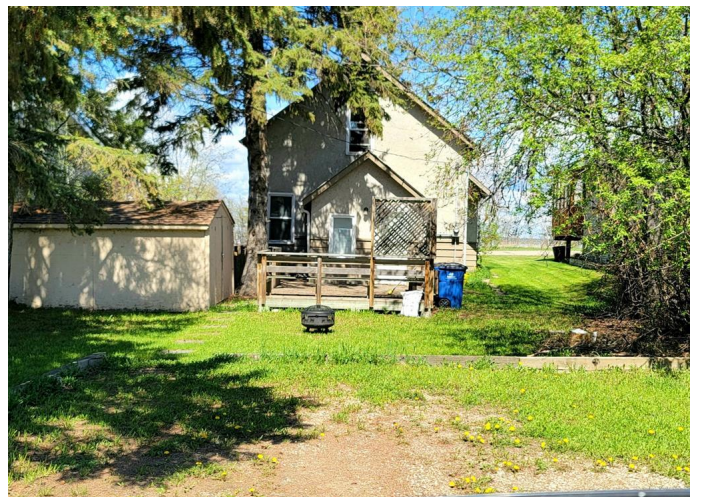

$194,900 - 10319 Churchill Drive, Lac La Biche

MLS® #A2164896

$194,900

2 Bedroom, 1.00 Bathroom, 948 sqft
Residential on 0.13 Acres

Lac La Biche, Lac La Biche, Alberta

PRICE IMPROVEMENT!! Lakeview! in Lac La Biche. 948sq/ft, 2bedroom 1 bathroom home located along the lakefront on Churchill drive. This great little starter home or revenue property has new windows, tin roof, laminate flooring and is nestled on a 5580 sq/ft lot. There is an alley out back of the property which accesses the yard and fire pit and also additional parking. Walking path along the lake, amenities of town, and a boat launch nearby. This nice property is in great condition and will be affordable.

Built in 1960

Essential Information

MLS® #	A2164896
Price	$194,900
Bedrooms	2
Bathrooms	1.00
Full Baths	1
Square Footage	948
Acres	0.13
Year Built	1960
Type	Residential
Sub-Type	Detached
Style	1 and Half Storey
Status	Active

Community Information

Address 10319 Churchill Drive