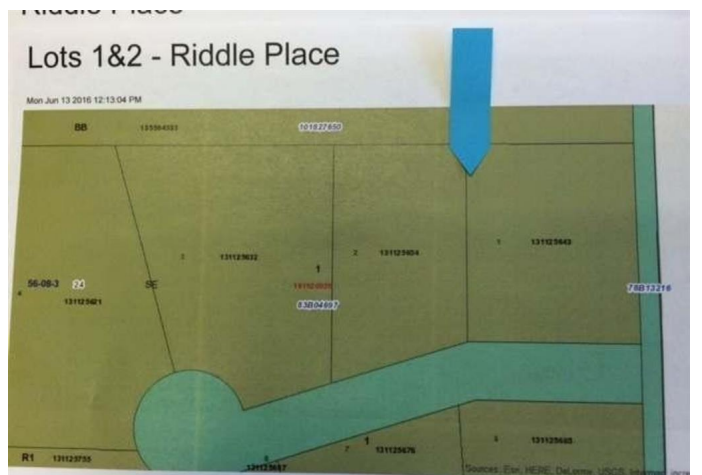

\$45,000 - 1 Riddle Place, Out of Province_Alberta

MLS® #A2146915

\$45,000

0 Bedroom, 0.00 Bathroom,
Land on 0.59 Acres

NONE, Out of Province_Alberta,
Saskatchewan

Big River, Natures' Doorstep! Looking for land in the heart of lake country? The shores of Cowan Lake and great fishing are just steps away! This .59 acre lot in the MD of Big River, is a well treed corner lot and is just waiting for you to make it your own. Services are just across the street. The neighboring .53 acre lot (Lot 2, Riddle Place) located directly the the west is also available.

Essential Information

MLS® #	A2146915
Price	\$45,000
Bathrooms	0.00
Acres	0.59
Type	Land
Sub-Type	Residential Land
Status	Active

Community Information

Address	1 Riddle Place
Subdivision	NONE
City	Out of Province_Alberta
County	Out Of Board
Province	Saskatchewan
Postal Code	S0J 0E0

Amenities

Utilities	None
-----------	------

Exterior

Lot Description Corner Lot, Rectangular Lot, Wooded

Additional Information

Date Listed July 4th, 2024

Days on Market 291

Zoning RES