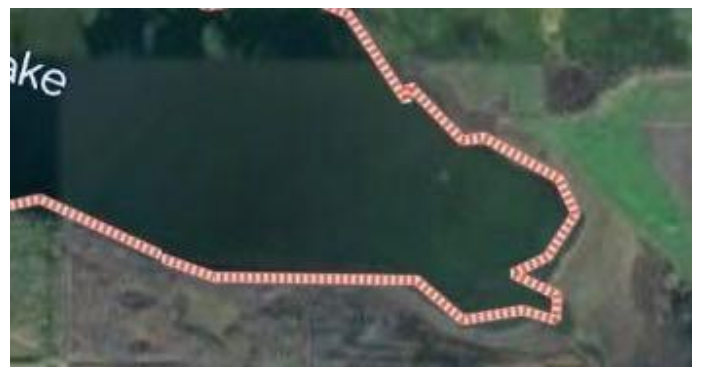

$449,000 - Range Road 143 Twp 563a, Rural Yellowhead County

MLS® #A2133461

$449,000

0 Bedroom, 0.00 Bathroom,
Land on 39.00 Acres

NONE, Rural Yellowhead County, Alberta

Beautiful location lakefront property! 39.60 acres right on Shiningbank Lake! Raw treed land with lake frontage. There is so much potential here! What a peaceful place to retreat to!

Essential Information

MLS® #	A2133461
Price	$449,000
Bathrooms	0.00
Acres	39.00
Type	Land
Sub-Type	Residential Land
Status	Active

Community Information

Address	Range Road 143 Twp 563a
Subdivision	NONE
City	Rural Yellowhead County
County	Yellowhead County
Province	Alberta
Postal Code	T7S1N4

Amenities

Waterfront	Lake Front

Exterior

Exterior Features	None