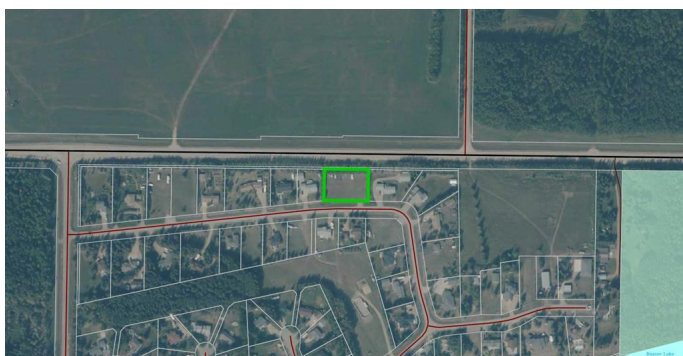

\$180,000 - 138, 13379 670 Twp Rd Township, Beaver Lake

MLS® #A2122512

\$180,000

0 Bedroom, 0.00 Bathroom,
Land on 0.74 Acres

Beaver Lake, Beaver Lake, Alberta

Fully serviced residential lot at popular Holowachuk Estates of Beaver Lake Hamlet. Town water and sewer as well as power and gas. Plenty of room for your dream home and a dream garage/shop for your toys and vehicles. Minutes from town, new boat launch, walking and bike paths to town. Beaver lake is known for its clean water , and popular for kayakers, paddle boarders, motor sports, sportfishing and pontooing amongst its secluded bays and islands..

Essential Information

MLS® #	A2122512
Price	\$180,000
Bathrooms	0.00
Acres	0.74
Type	Land
Sub-Type	Residential Land
Status	Active

Community Information

Address	138, 13379 670 Twp Rd Township
Subdivision	Beaver Lake
City	Beaver Lake
County	Lac La Biche County
Province	Alberta
Postal Code	T0A 2C2