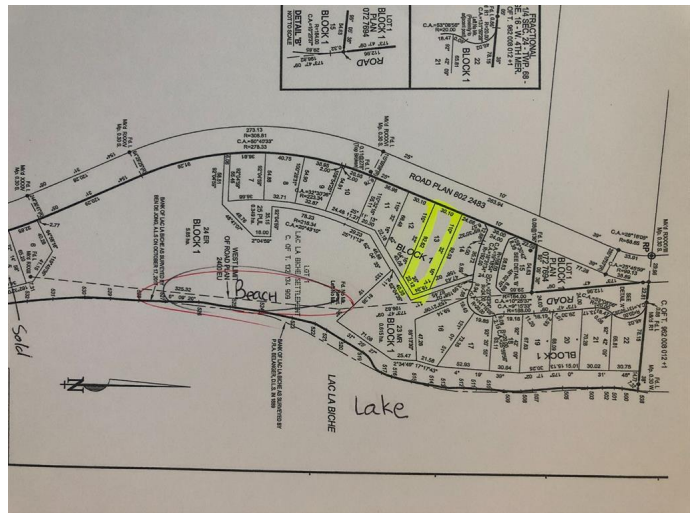

\$139,000 - Lot 13 Campsite Road, Plamondon

MLS® #A2112333

\$139,000

0 Bedroom, 0.00 Bathroom,
Land on 0.74 Acres

NONE, Plamondon, Alberta

Reduced in price ...NO BUILDING RESTRICTIONS AND RV'S PERMITTED!
Welcome to Amity Beach located on the west shore of Lac La Biche Lake near Plamondon White Sands Resort, this LAKEFRONT is just 2.5 hours from Fort McMurray or 2 hours drive north of Edmonton. With unobstructed views and lakefront access to a white sandy beach, this is the place you are going to want to spend your summer days. This .73 acre lot has 72 feet on the lakefront side and power and gas at the property line. There is an environmental reserve between the lot and the lake, this is still considered lakefront as no one can build in front of you. GST applicable.

Essential Information

MLS® #	A2112333
Price	\$139,000
Bathrooms	0.00
Acres	0.74
Type	Land
Sub-Type	Residential Land
Status	Active

Community Information

Address	Lot 13 Campsite Road
Subdivision	NONE
City	Plamondon
County	Lac La Biche County

Province Alberta
Postal Code T0A 2T0

Amenities

Utilities Electricity at Lot Line, Natural Gas at Lot Line
Is Waterfront Yes
Waterfront Waterfront

Exterior

Lot Description Brush, Greenbelt, Level, Waterfront