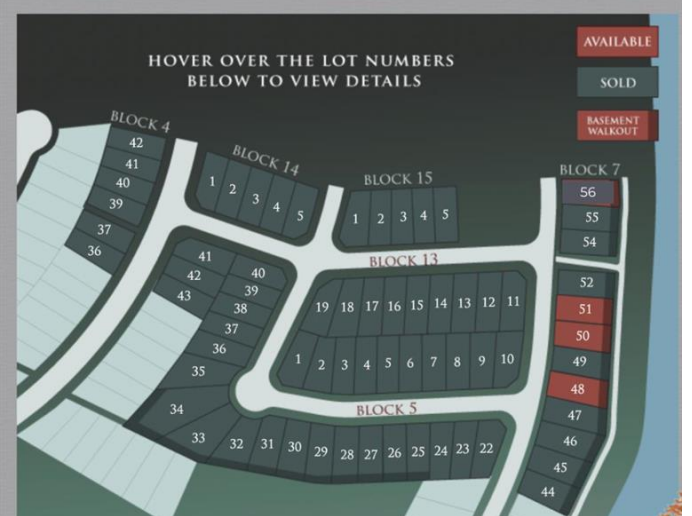

\$129,201 - 8570 72 Avenue, Grande Prairie

MLS® #A2095470

\$129,201

0 Bedroom, 0.00 Bathroom,
Land on 0.12 Acres

Signature Falls, Grande Prairie, Alberta

Welcome home to Signature Falls! Community and family oriented lots located near a park, walking trails and schools. Build your dream home here! Plenty of lots to choose from. Call your Realtor today to find out more!

Essential Information

MLS® #	A2095470
Price	\$129,201
Bathrooms	0.00
Acres	0.12
Type	Land
Sub-Type	Residential Land
Status	Active

Community Information

Address	8570 72 Avenue
Subdivision	Signature Falls
City	Grande Prairie
County	Grande Prairie
Province	Alberta
Postal Code	T8X 0N9

Additional Information

Date Listed	November 27th, 2023
Days on Market	504
Zoning	RG

Listing Details

PHASE 1 LOT PLANS

Signature Land Detailed Map
DISCLAIMER: Lot Prices and Dimensions are not guaranteed to be accurate, please confirm all information before purchasing.