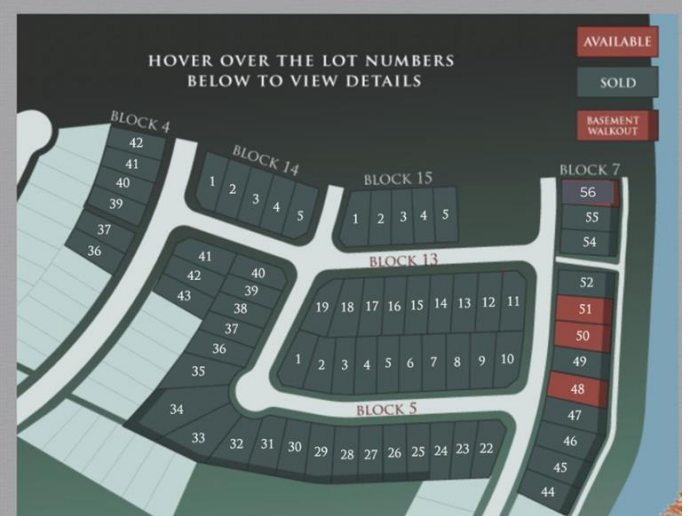

\$125,386 - 8630 72 Avenue, Grande Prairie

MLS® #A2095353

\$125,386

0 Bedroom, 0.00 Bathroom,
Land on 0.10 Acres

Signature Falls, Grande Prairie, Alberta

Welcome home to Signature Falls! Community and family oriented lots located near a park, walking trails and schools. Build your dream home here! Plenty of lots to choose from. Call your Realtor today to find out more!

Essential Information

MLS® #	A2095353
Price	\$125,386
Bathrooms	0.00
Acres	0.10
Type	Land
Sub-Type	Residential Land
Status	Active

Community Information

Address	8630 72 Avenue
Subdivision	Signature Falls
City	Grande Prairie
County	Grande Prairie
Province	Alberta
Postal Code	T8X 0N9

Additional Information

Date Listed	November 27th, 2023
Days on Market	504
Zoning	RG

Listing Details

PHASE 1 LOT PLANS

Signature Land Detailed Map
DISCLAIMER: Lot Prices and Dimensions are not guaranteed to be accurate, please confirm all information before purchasing.