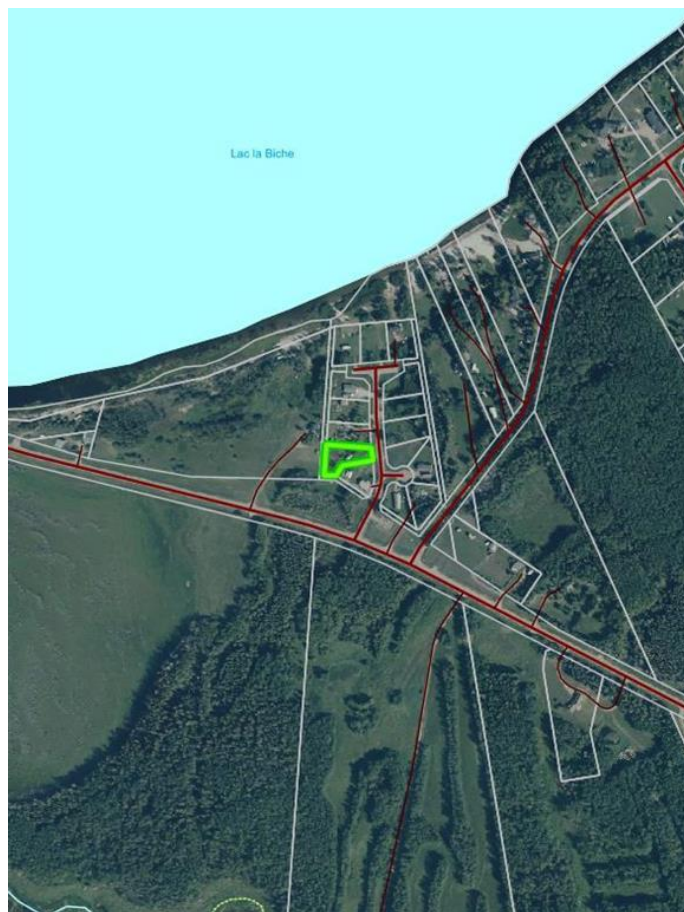

Listing Details

Listing Office

RE/MAX LA BICHE REALTY

Data is supplied by Pillar 9â„¢ MLSÂ© System. Pillar 9â„¢ is the owner of the copyright in its MLSÂ© System. Data is deemed reliable but is not guaranteed accurate by Pillar 9â„¢. The trademarks MLSÂ©, Multiple Listing ServiceÂ© and the associated logos are owned by The Canadian Real Estate Association (CREA) and identify the quality of services provided by real estate professionals who are members of CREA. Used under license.