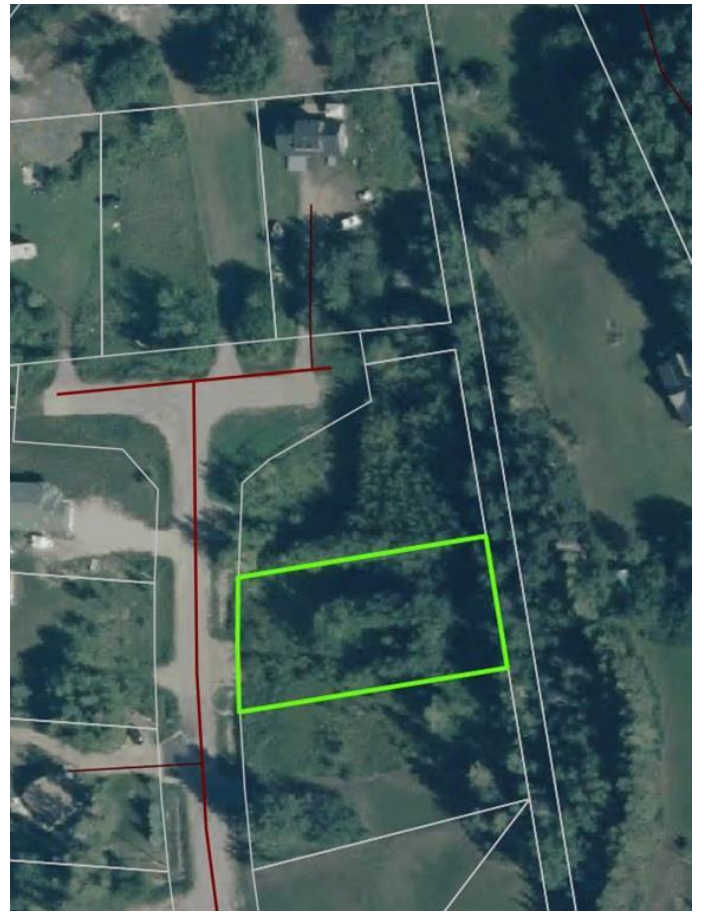

Listing Details

Listing Office

RE/MAX LA BICHE REALTY

Data is supplied by Pillar 9â,,ç MLSÂ® System. Pillar 9â,,ç is the owner of the copyright in its MLSÂ® System. Data is deemed reliable but is not guaranteed accurate by Pillar 9â,,ç. The trademarks MLSÂ®, Multiple Listing ServiceÂ® and the associated logos are owned by The Canadian Real Estate Association (CREA) and identify the quality of services provided by real estate professionals who are members of CREA. Used under license.