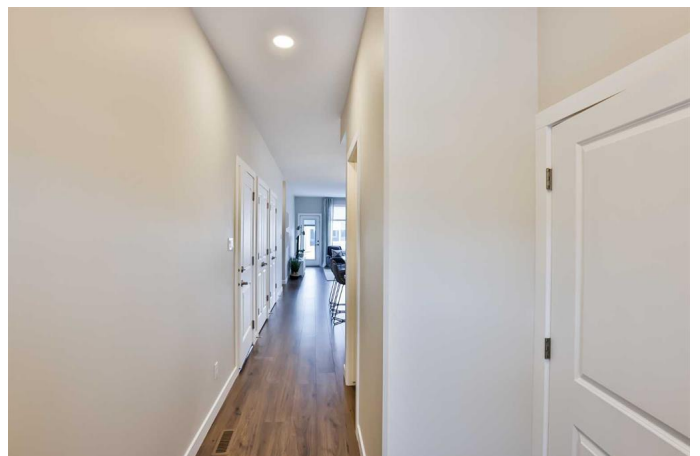

$389,900 - 3, 14 Riverford Close W, Lethbridge

MLS® #A2061856

$389,900

1 Bedroom, 2.00 Bathroom, 905 sqft
Residential on 0.00 Acres

Riverstone, Lethbridge, Alberta

Riverford Villas, by Cedar Ridge Homes, is the great new condo development in Riverstone, arguably one of the best communities in Lethbridge. Can you say luxurious BUNGALOW living?! The Crofton model features open concept living on the main level, with a wonderful primary suite, complete with walk-in closet and four-piece ensuite. Along with a beautiful kitchen, quartz countertops throughout, a two-piece bath, laundry on the main, and an attached single garage. Everything you need is on the main floor! Riverford Villas offers the luxury of established city living. The neighbourhood is designed around the concept of a village, a place where community means more than the home you live in. Riverstone has a wonderful, large park with mature trees, a fishing pond, and is located close to many other parks, walking paths, restaurants, schools, and more!

Built in 2022

Essential Information

MLS® #	A2061856
Price	$389,900
Bedrooms	1
Bathrooms	2.00
Full Baths	1
Half Baths	1
Square Footage	905
Acres	0.00