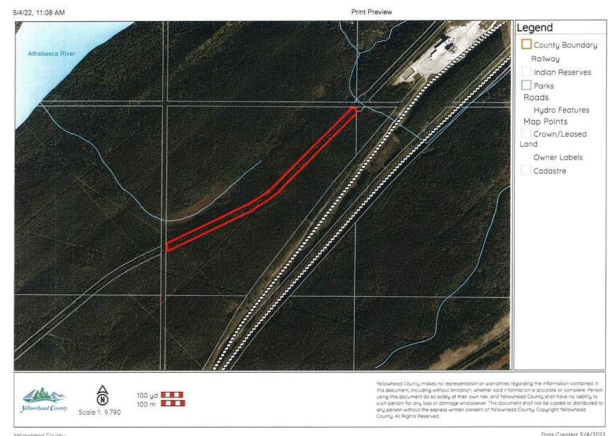

$59,000 - 5-23-52-20 Nw, Rural Yellowhead County

MLS® #A1221557

$59,000

0 Bedroom, 0.00 Bathroom,
Land on 7.50 Acres

NONE, Rural Yellowhead County, Alberta

Recreational property located in Yellowhead County. The property is 7.5 acres with no public access. There is a trail along the property. There is an old cabin base that currently sits along the trail. Property is approximately 30m (100 feet) wide by 1km long